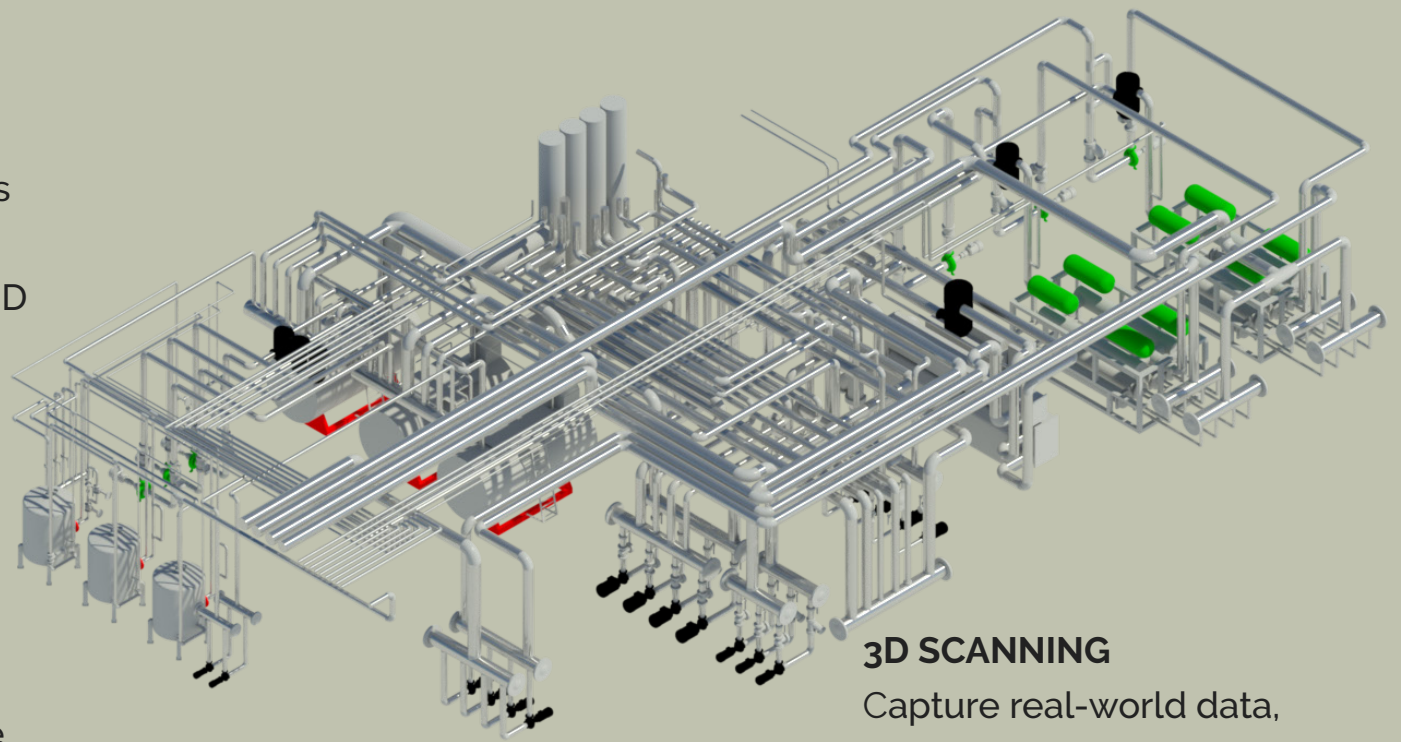

Working With Us

Your Digital Mirror to Reality Harness the power of our Digital Twin technology. By merging advanced 3D visualization techniques such as laser scanning with BIM methodology, we craft a digital mirror of the physical world, encapsulating every detail into precise and interactive 3D models. Our State-of-the-Art 3D Model Viewer Visualize the Digital Twin like never before. Our bespoke viewer application lets you dive deep into the model, ensuring an immersive and detailed digital exploration.

What We Offer

BIM METHODOLOGY

Streamline projects with BIM expertise, now amplified to encompass the entire project life cycle for richer data connections. Our cost-effective approach ensures accessibility while promoting the adoption of sustainable practices in AEC projects.

DIGITAL TWIN PLATFORM

Step into the future with our integrated Digital Twin Platform. Monitor, maintain, and optimize assets in real-time with unparalleled precision, harnessing the potential of data to drive transformative enhancements. Our solutions are purpose-built to be ensuring your success in achieving your sustainability objectives. Moreover, this platform plays a pivotal role in reducing operational costs, enhancing risk management, and optimizing overall operations.

3D SCANNING

Capture real-world data, incorporating contextual metadata for a comprehensive digital representation.

BMS INTEGRATION

Optimize buildings with IoT/IIoT and Sensors, making data adaptive and intelligent for building management. Our approach supports operation in building operations, essential for efficient and eco-friendly practices.

www.aronia-dt.com

Info@aronia-dt.com